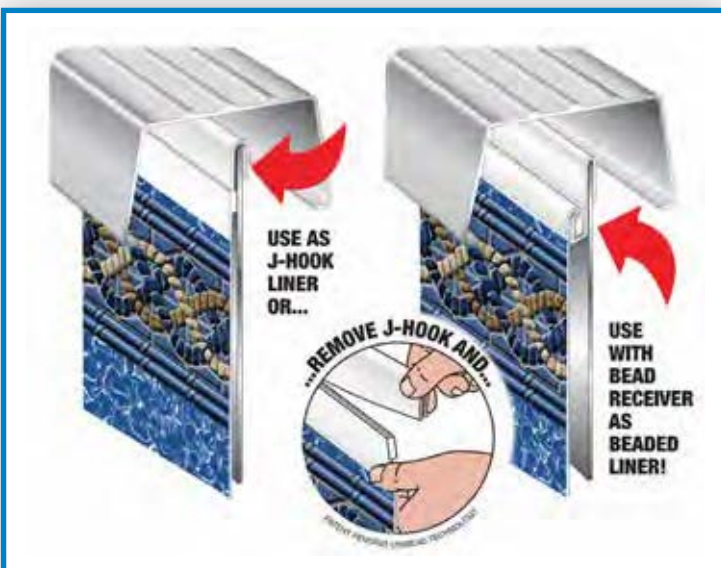

SPLASH™ Above Ground Vinyl Liners

Scan this QR Code
to learn about GLI
Above Ground
Liners.

LINER SHOWN: LAKEVIEW TILE

Splash™

Above Ground Vinyl Liners

THE BENEFITS OF UNIBEAD

GLI's Splash Series versatile Unibead construction allows you to replace an overlap or beaded liner with one of our beautiful tile patterns. If replacing an overlap liner, simply attach the Unibead J-hook to the top of the pool wall. If replacing a beaded liner, remove the J-hook portion of the liner and install like a standard beaded liner. Both options give you a professional look and make installation a snap. Splash Series Unibead liners come with a 20 year limited / 1 year full warranty and are made from durable 100% Virgin Vinyl.

The Above Ground Overlap liner is designed to hang over the top of the pool wall and is held in place with coping strips. Splash Series Overlap liners come with a 20 year limited / 1 year full warranty and are made from durable 100% Virgin Vinyl.