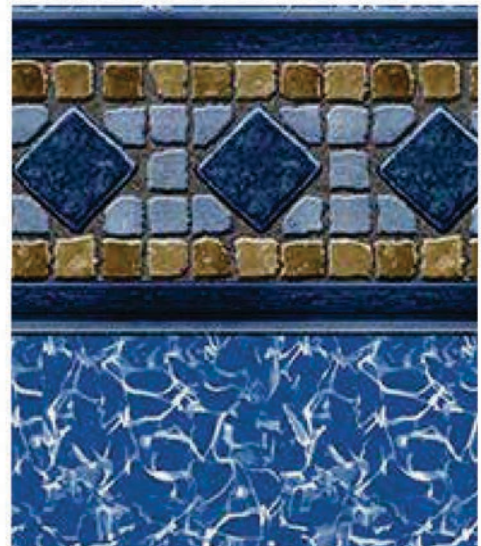

SPLASH™ Above Ground Vinyl Liners

Scan this QR Code
to learn about GLI
Above Ground
Liners.

LINER SHOWN: LAKEVIEW TILE

Splash™

Above Ground Vinyl Liners

THE BENEFITS OF UNIBEAD

GLI's Splash Series versatile Unibead construction allows you to replace an overlap or beaded liner with one of our beautiful tile patterns. If replacing an overlap liner, simply attach the Unibead J-hook to the top of the pool wall. If replacing a beaded liner, remove the J-hook portion of the liner and install like a standard beaded liner. Both options give you a professional look and make installation a snap. Splash Series Unibead liners come with a 20 year limited / 1 year full warranty and are made from durable 100% Virgin Vinyl.

Maui Blue

Unibead 48", 52", 54" / Blue Base

Capri

Unibead 48", 52", 54" / White Base

Golden Beach

Unibead 48", 52", 54" / White Base

Boulder

Unibead 48", 52", 54" / Blue Base

Lucia

Unibead 48", 52", 54" / White Base

Aquarium

Unibead 48", 52" / White Base

*Splash*TM

Above Ground Vinyl Liners

THE OVERLAP OPTION

GLI's Splash Series Overlap liners are the ideal economical option for your liner replacement needs and can accommodate any 48" or 52" above ground pool wall. GLI also offers Expandable Overlap liners (available in Solid Blue, Blue Wall/Maui Blue, and Maui Blue) that fit pools up to 72" deep.

The Above Ground Overlap liner is designed to hang over the top of the pool wall and is held in place with coping strips. Splash Series Overlap liners come with a 20 year limited / 1 year full warranty and are made from durable 100% Virgin Vinyl.