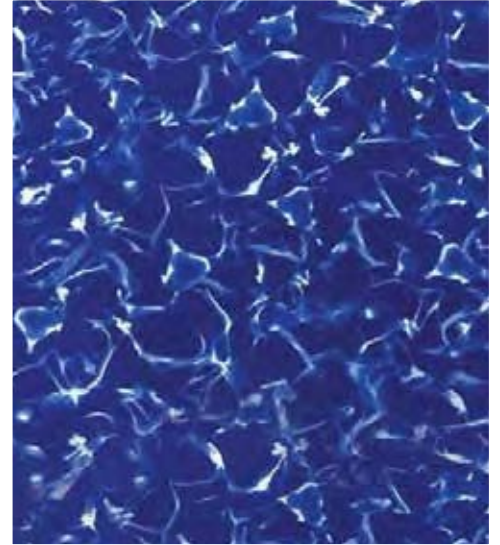

Lucia

Unibead 48", 52", 54" / White Base

Aquarium

Unibead 48", 52" / White Base

*Splash*TM

Above Ground Vinyl Liners

THE OVERLAP OPTION

GLI's Splash Series Overlap liners are the ideal economical option for your liner replacement needs and can accommodate any 48" or 52" above ground pool wall. GLI also offers Expandable Overlap liners (available in Solid Blue, Blue Wall/Maui Blue, and Maui Blue) that fit pools up to 72" deep.

OVERLAP LINERS

20 Year Limited / 1 Year Full Warranty

Blue Wall
Overlap / Blue Base

Blue Wall/Maui Blue Floor
Overlap / Blue Base

Maui Blue
Overlap / Blue Base

Flagstaff NEW
Overlap

Boulder
Overlap / Blue Base