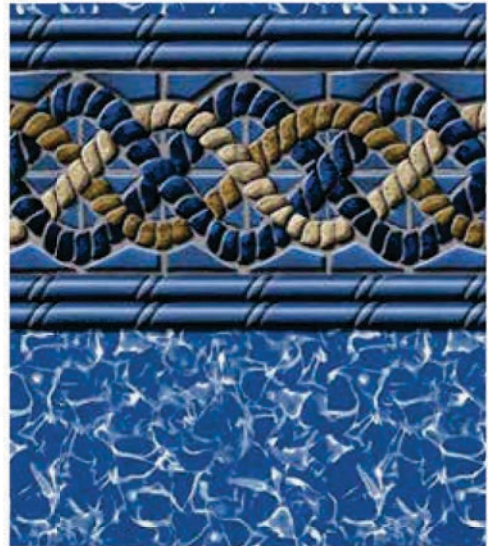

SPLASH™ Above Ground Vinyl Liners

Scan this QR Code
to learn about GLI
Above Ground
Liners.

LINER SHOWN: LAKEVIEW TILE

Splash™

Above Ground Vinyl Liners

THE BENEFITS OF UNIBEAD

GLI's Splash Series versatile Unibead construction allows you to replace an overlap or beaded liner with one of our beautiful tile patterns. If replacing an overlap liner, simply attach the Unibead J-hook to the top of the pool wall. If replacing a beaded liner, remove the J-hook portion of the liner and install like a standard beaded liner. Both options give you a professional look and make installation a snap. Splash Series Unibead liners come with a 20 year limited / 1 year full warranty and are made from durable 100% Virgin Vinyl.

UNIBEAD LINERS

20 Year Limited / 1 Year Full Warranty

Sugar Creek

Unibead 48", 52", 54" / Tan Base

Flagstaff **NEW**

Unibead 48", 52", 54"

Lakeview Tile

Unibead 48", 52", 54" / Blue Base

Maui Blue

Unibead 48", 52", 54" / Blue Base

Capri

Unibead 48", 52", 54" / White Base

Golden Beach

Unibead 48", 52", 54" / White Base

Boulder

Unibead 48", 52", 54" / Blue Base

Lucia

Unibead 48", 52", 54" / White Base

Aquarium

Unibead 48", 52" / White Base

*Splash*TM

Above Ground Vinyl Liners

THE OVERLAP OPTION

GLI's Splash Series Overlap liners are the ideal economical option for your liner replacement needs and can accommodate any 48" or 52" above ground pool wall. GLI also offers Expandable Overlap liners (available in Solid Blue, Blue Wall/Maui Blue, and Maui Blue) that fit pools up to 72" deep.