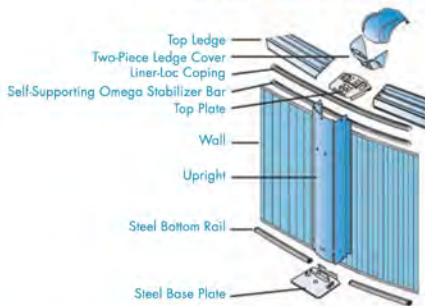

FRAME STRUCTURE